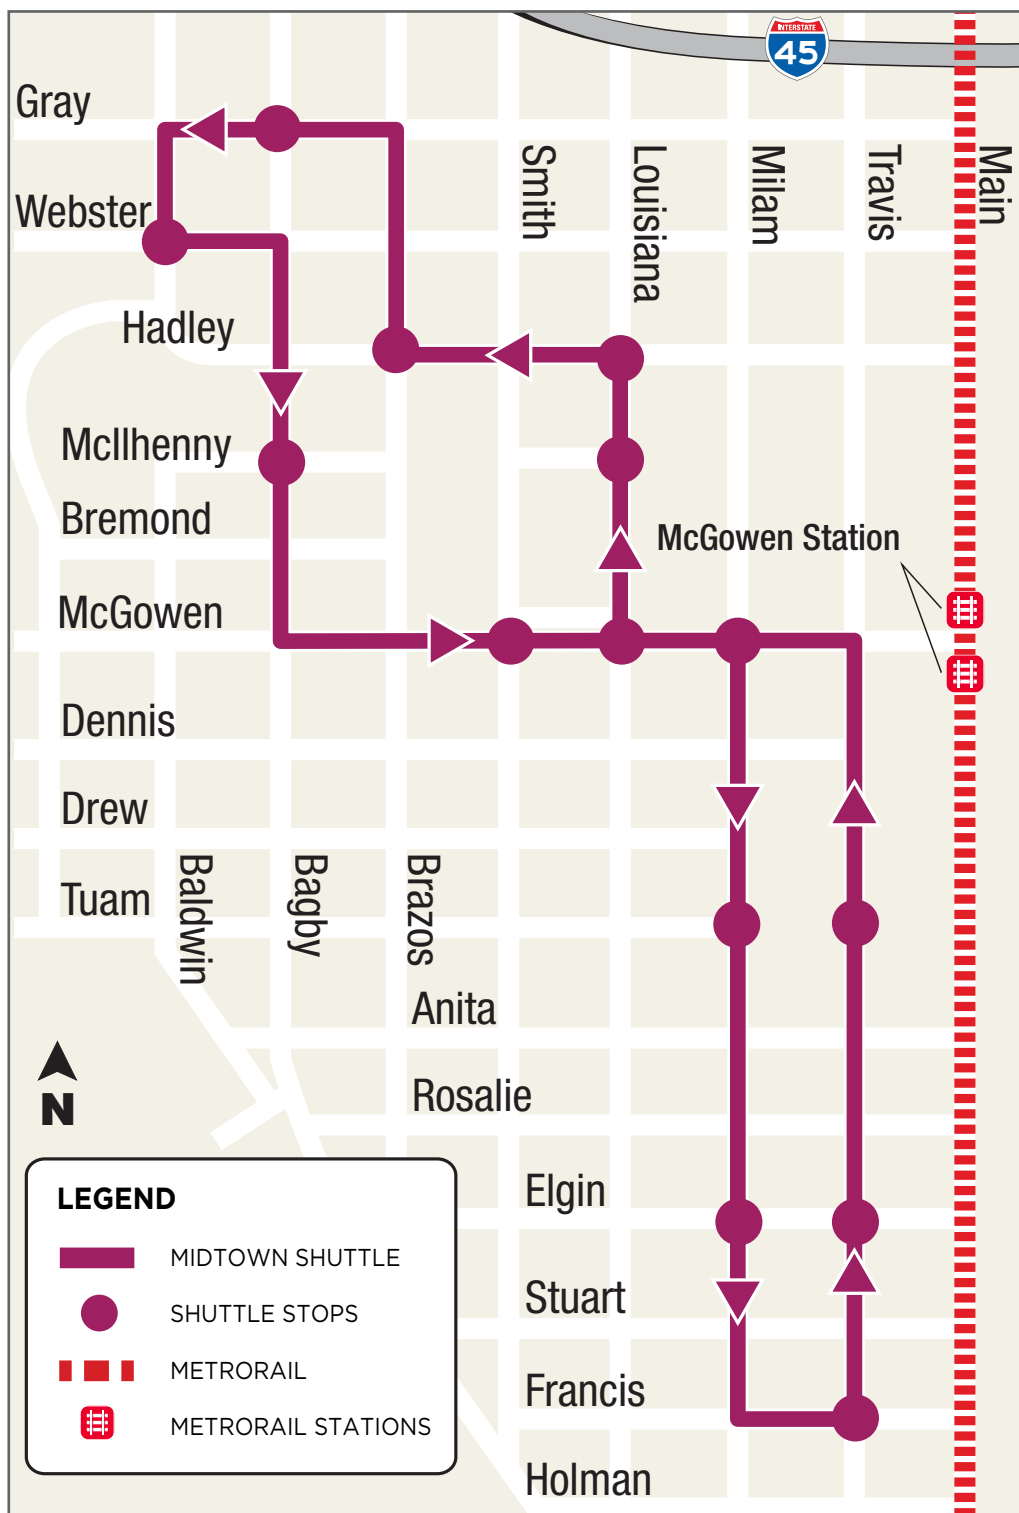

METRO Super Bowl Connection

DOWNTOWN SERVICE | SATURDAY, JANUARY 28TH - SUNDAY, FEBRUARY 5TH

Greenlink Shuttles provided in partnership with Downtown District.

METRO Super Bowl Connection

SATURDAY, JANUARY 28TH - SUNDAY, FEBRUARY 5TH • EVERY 15 MINUTES

Midtown Shuttle operated by The Wave.

MIDTOWN SHUTTLE

METRO Super Bowl Connection

GALLERIA SHUTTLES

OVERVIEW

GALLERIA DOWNTOWN PINK - SERVICE BETWEEN TWO UPTOWN LOCATIONS (HILTON & GALLERIA MALL) AND DOWNTOWN.

- FEBRUARY 1ST THRU FEB 5TH (EVERY 15 MINUTES)

GALLERIA TO NRG PARK BLUE (FEBRUARY 5TH ONLY) - SERVICE BETWEEN TWO UPTOWN LOCATIONS (HILTON & GALLERIA MALL) AND NRG PARK

- SUNDAY, FEBRUARY 5TH 11AM - MIDNIGHT (EVERY 15 MINUTES)

METRO Super Bowl Connection

GALLERIA SHUTTLES

NRG PARK - BLUE

DOWNTOWN AREA - PINK

UPTOWN / GALLERIA AREA - BLUE

UPTOWN / GALLERIA AREA - PINK

LEGEND

- GALLERIA DOWNTOWN PINK
- GALLERIA NRG PARK BLUE
- GALLERIA DOWNTOWN STOP
- GALLERIA NRG PARK STOP
- H HOTEL