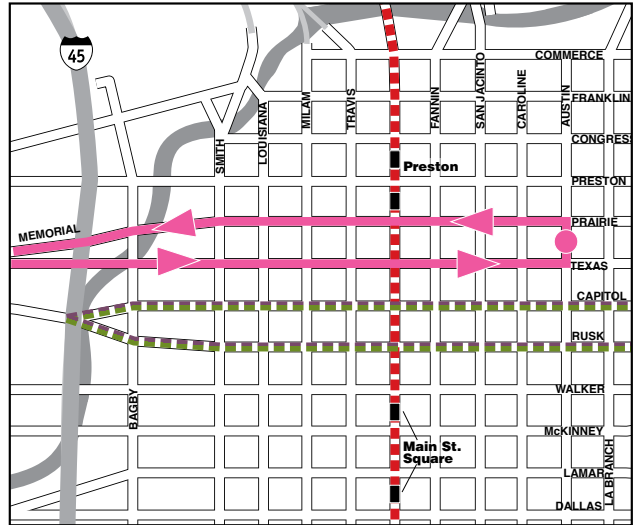

Midtown Shuttle operated by The Wave.

MIDTOWN SHUTTLE

METRO Super Bowl Connection

GALLERIA SHUTTLES

OVERVIEW

GALLERIA DOWNTOWN PINK - SERVICE BETWEEN TWO UPTOWN LOCATIONS (HILTON & GALLERIA MALL) AND DOWNTOWN.

- FEBRUARY 1ST THRU FEB 5TH (EVERY 15 MINUTES)

GALLERIA TO NRG PARK BLUE (FEBRUARY 5TH ONLY) - SERVICE BETWEEN TWO UPTOWN LOCATIONS (HILTON & GALLERIA MALL) AND NRG PARK

- SUNDAY, FEBRUARY 5TH 11AM - MIDNIGHT (EVERY 15 MINUTES)

METRO Super Bowl Connection

GALLERIA SHUTTLES

NRG PARK - BLUE

DOWNTOWN AREA - PINK

UPTOWN / GALLERIA AREA - BLUE

UPTOWN / GALLERIA AREA - PINK

LEGEND

- GALLERIA DOWNTOWN PINK
- GALLERIA NRG PARK BLUE
- GALLERIA DOWNTOWN STOP
- GALLERIA NRG PARK STOP
- H HOTEL