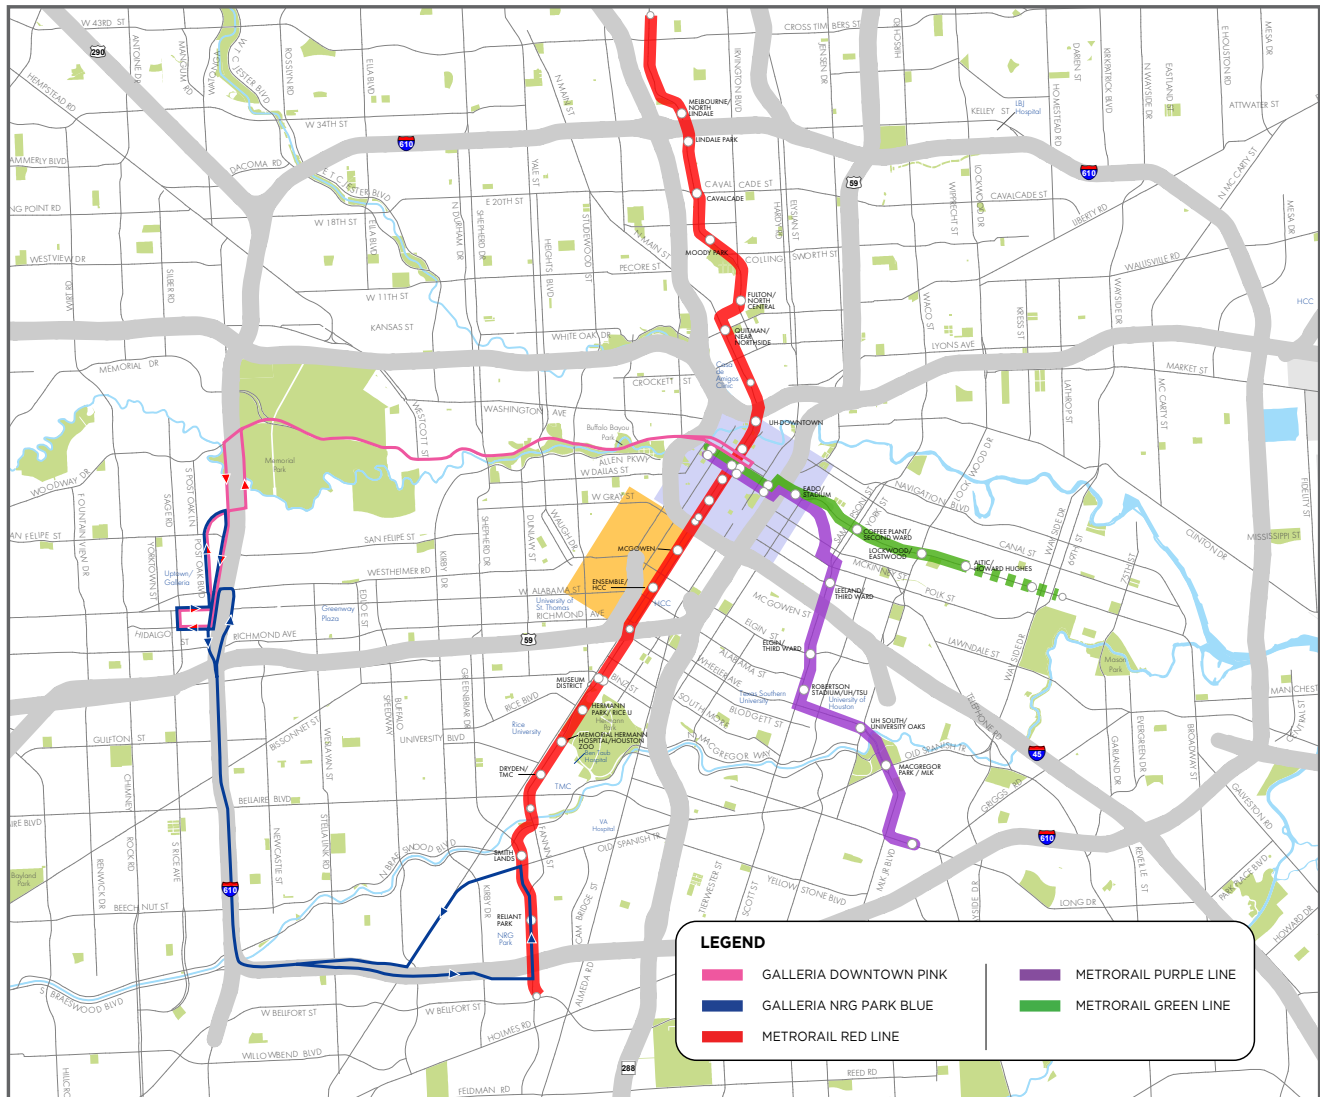

METRO Super Bowl Connection

DOWNTOWN SERVICE | SATURDAY, JANUARY 28TH - SUNDAY, FEBRUARY 5TH

Greenlink Shuttles provided in partnership with Downtown District.

METRO Super Bowl Connection

SATURDAY, JANUARY 28TH - SUNDAY, FEBRUARY 5TH • EVERY 15 MINUTES

Midtown Shuttle operated by The Wave.

MIDTOWN SHUTTLE

METRO Super Bowl Connection

GALLERIA SHUTTLES

OVERVIEW

GALLERIA DOWNTOWN PINK - SERVICE BETWEEN TWO UPTOWN LOCATIONS (HILTON & GALLERIA MALL) AND DOWNTOWN.

- FEBRUARY 1ST THRU FEB 5TH (EVERY 15 MINUTES)

GALLERIA TO NRG PARK BLUE (FEBRUARY 5TH ONLY) - SERVICE BETWEEN TWO UPTOWN LOCATIONS (HILTON & GALLERIA MALL) AND NRG PARK

- SUNDAY, FEBRUARY 5TH 11AM - MIDNIGHT (EVERY 15 MINUTES)

METRO Super Bowl Connection

GALLERIA SHUTTLES

NRG PARK - BLUE

DOWNTOWN AREA - PINK

UPTOWN / GALLERIA AREA - BLUE

UPTOWN / GALLERIA AREA - PINK

LEGEND

- GALLERIA DOWNTOWN PINK
- GALLERIA NRG PARK BLUE
- GALLERIA DOWNTOWN STOP
- GALLERIA NRG PARK STOP
- H HOTEL