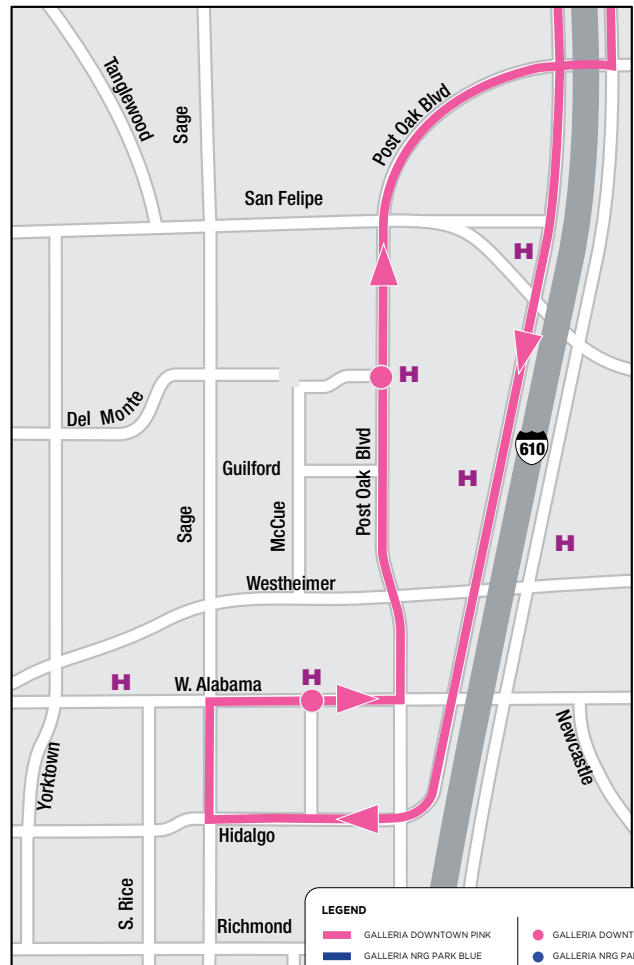

METRO Super Bowl Connection

DOWNTOWN SERVICE | SATURDAY, JANUARY 28TH - SUNDAY, FEBRUARY 5TH

Greenlink Shuttles provided in partnership with Downtown District.

METRO Super Bowl Connection

SATURDAY, JANUARY 28TH - SUNDAY, FEBRUARY 5TH • EVERY 15 MINUTES

Midtown Shuttle operated by The Wave.

MIDTOWN SHUTTLE

METRO Super Bowl Connection

GALLERIA SHUTTLES

OVERVIEW

GALLERIA DOWNTOWN PINK - SERVICE BETWEEN TWO UPTOWN LOCATIONS (HILTON & GALLERIA MALL) AND DOWNTOWN.

- FEBRUARY 1ST THRU FEB 5TH (EVERY 15 MINUTES)

GALLERIA TO NRG PARK BLUE (FEBRUARY 5TH ONLY) - SERVICE BETWEEN TWO UPTOWN LOCATIONS (HILTON & GALLERIA MALL) AND NRG PARK

- SUNDAY, FEBRUARY 5TH 11AM - MIDNIGHT (EVERY 15 MINUTES)

METRO Super Bowl Connection

GALLERIA SHUTTLES

NRG PARK - BLUE

DOWNTOWN AREA - PINK

UPTOWN / GALLERIA AREA - BLUE

UPTOWN / GALLERIA AREA - PINK

LEGEND

- GALLERIA DOWNTOWN PINK
- GALLERIA NRG PARK BLUE
- GALLERIA DOWNTOWN STOP
- GALLERIA NRG PARK STOP
- H HOTEL